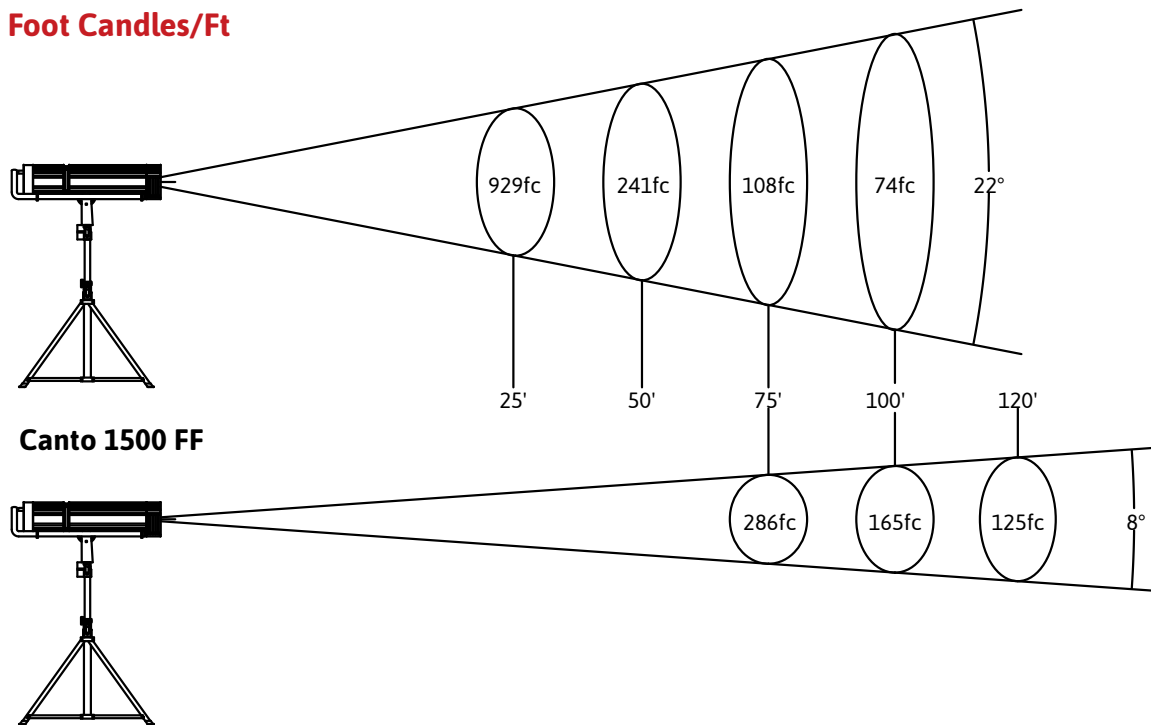

Unit Stats

- Double Condenser+ Zoom
- 68MM Glass Reflector
- Double Pole Micro Switch for Safety
- External PFC Ballast
- 8° to 22° Zoom
- 120V 18Amps
- Head 48 lbs.
- Ballast 19 lbs.

Lamp Types

Philips msr1500	PGJX50	6000K	750 Hours
1500 Watt MSR Gold Fast Fit	286971	6000K	750 Hours

Dimensions

Photometrics Foot Candles/Ft

Photometrics Lux/M

* Photometrics are an average of 3 readings taken in a real world small theater application.
 * Light readings measured with a Sekonic C-700 U Spectromaster Color Meter.
 * Measurements were taken with a new fixture.