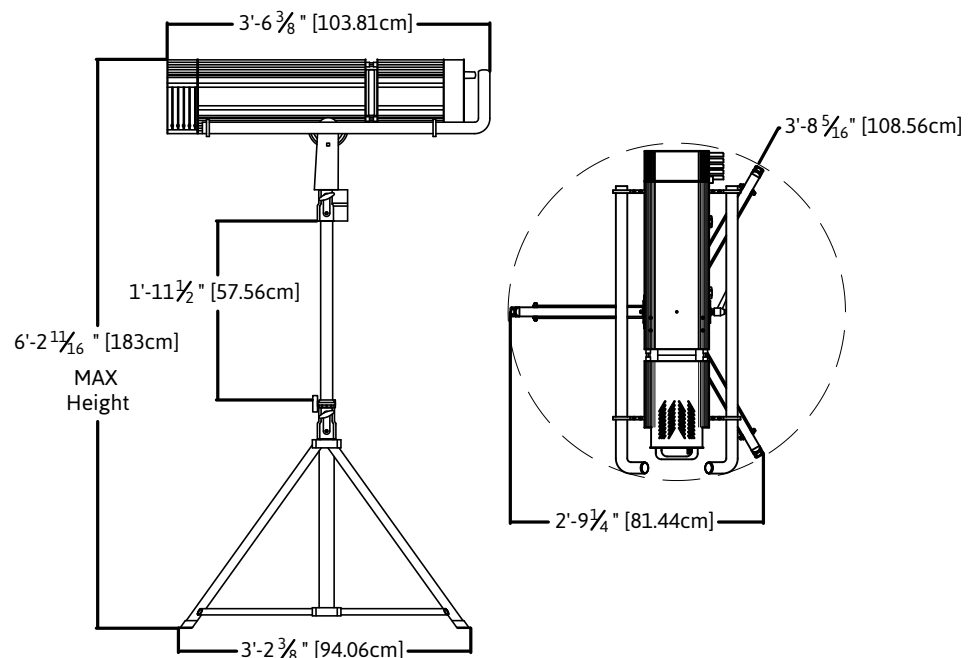

Dimensions