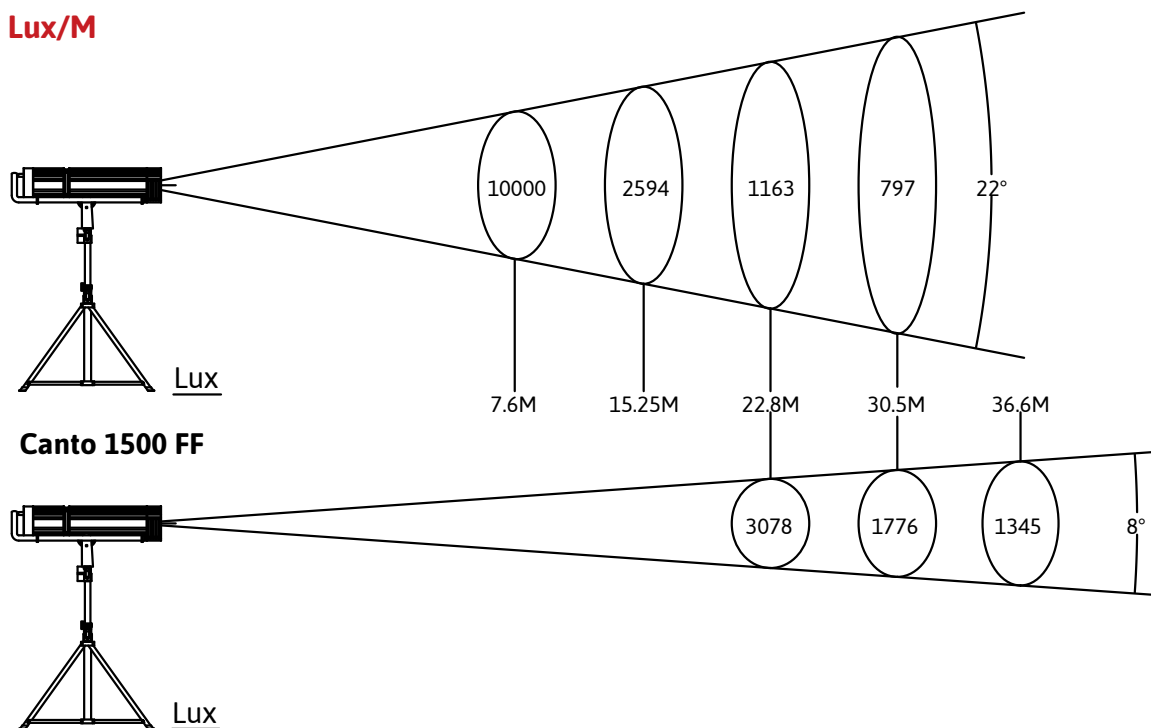

Unit Stats

- Double Condenser+ Zoom
- 68MM Glass Reflector
- Double Pole Micro Switch for Safety
- External PFC Ballast
- 8° to 22° Zoom
- 120V 18Amps
- Head 48 lbs.
- Ballast 19 lbs.

Lamp Types

Philips msr1500	PGJX50	6000K	750 Hours
1500 Watt MSR Gold Fast Fit	286971	6000K	750 Hours

Dimensions

Photometrics Foot Candles/Ft

Photometrics Lux/M

* Photometrics are an average of 3 readings taken in a real world small theater application.
 * Light readings measured with a Sekonic C-700 U Spectromaster Color Meter.
 * Measurements were taken with a new fixture.