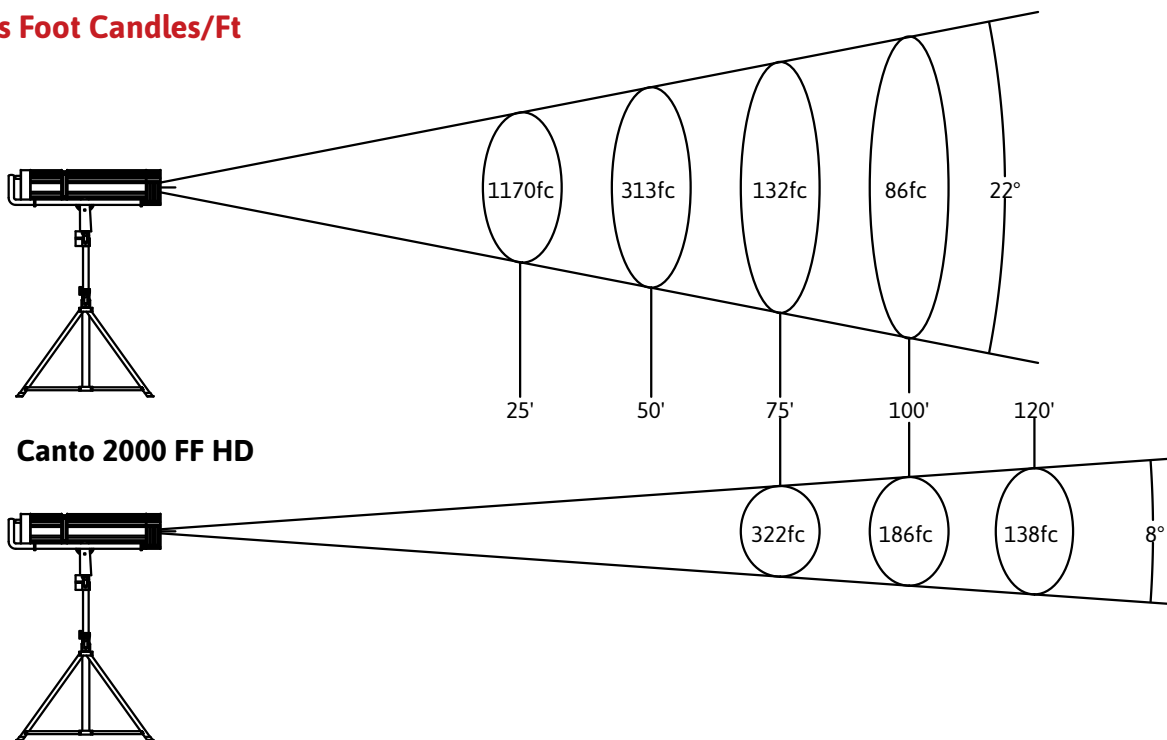

Photometrics Foot Candles/Ft