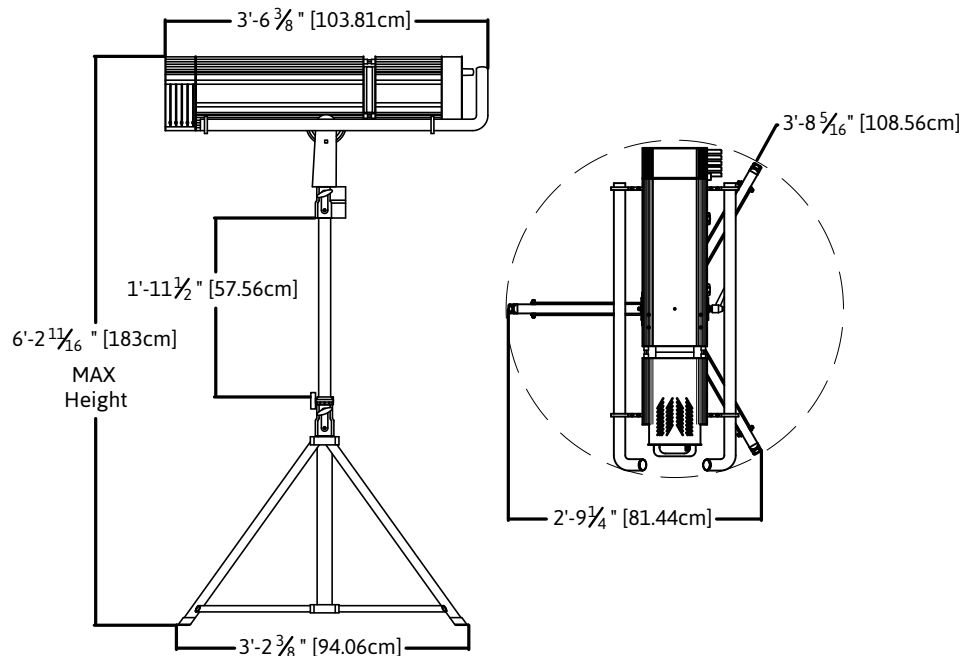

## Unit Stats

- Double Condenser+ Zoom
- 68MM Glass Reflector
- Quick Installation Lamp
- External PFC Ballast
- 8° to 22° Zoom
- 208V-240V
- Head 48 lbs.
- Ballast 19 lbs.

## Dimensions