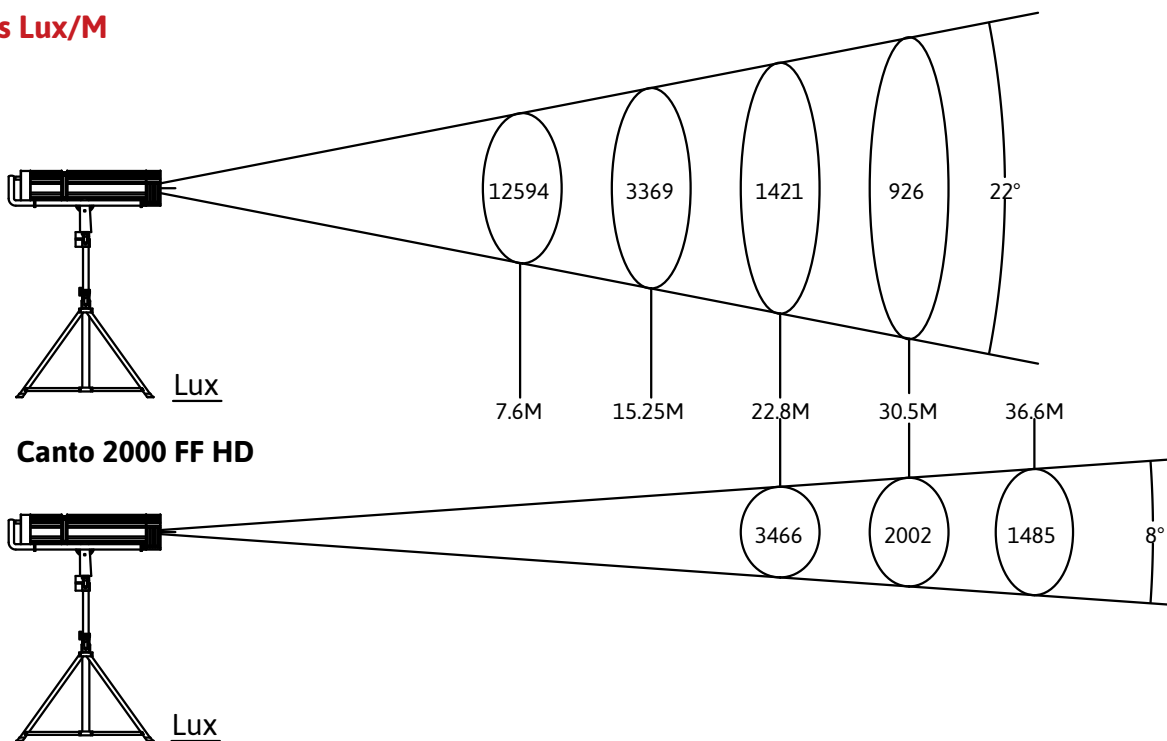

Photometrics Lux/M

* Photometrics are an average of 3 readings taken in a real world small theater application.
* Light readings measured with a Sekonic C-700 U Spectromaster Color Meter.
* Measurements were taken with a new fixture.