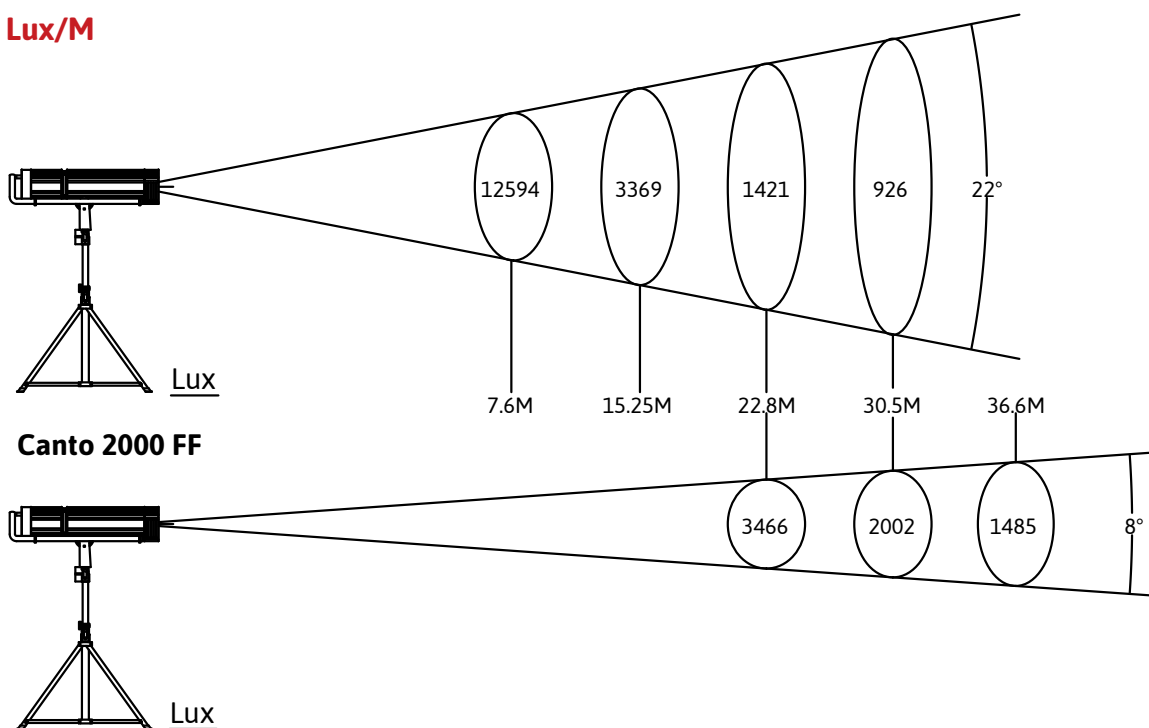

Unit Stats

- Double Condenser+ Zoom
- 68MM Glass Reflector
- Quick Installation Lamp
- External PFC Ballast
- 8° to 22° Zoom
- 208V-240V
- Head 48 lbs.
- Ballast 19 lbs.

Lamp Types

Philips msr2000	PGJX50	6000K	750 Hours
2000 Watt MSR Gold Fast Fit	245605	6000K	750 Hours

Dimensions

Photometrics Foot Candles/Ft

Photometrics Lux/M

* Photometrics are an average of 3 readings taken in a real world small theater application.
 * Light readings measured with a Sekonic C-700 U Spectromaster Color Meter.
 * Measurements were taken with a new fixture.