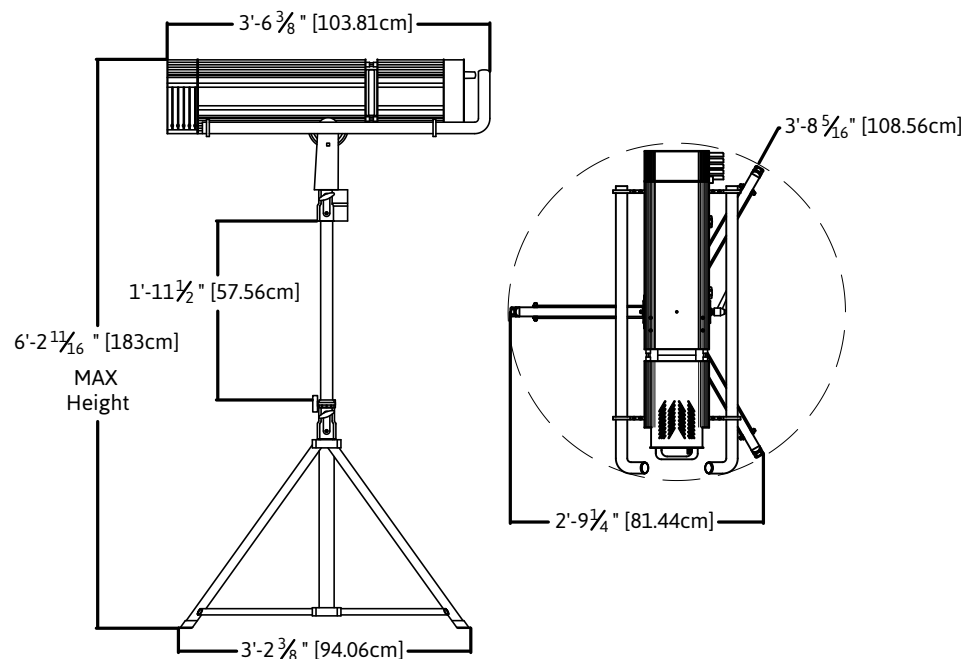

Dimensions