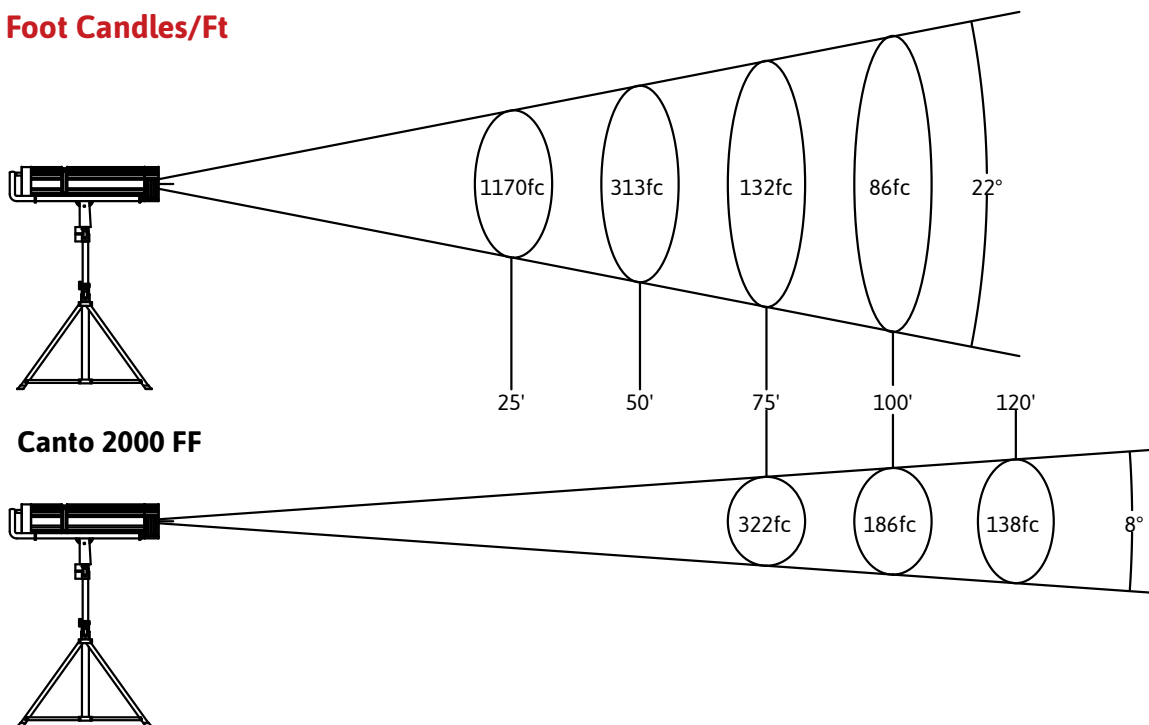

Unit Stats

- Double Condenser+ Zoom
- 68MM Glass Reflector
- Quick Installation Lamp
- External PFC Ballast
- 8° to 22° Zoom
- 208V-240V
- Head 48 lbs.
- Ballast 19 lbs.

Lamp Types

Philips msr2000	PGJX50	6000K	750 Hours
2000 Watt MSR Gold Fast Fit	245605	6000K	750 Hours

Dimensions

Photometrics Foot Candles/Ft

Photometrics Lux/M

* Photometrics are an average of 3 readings taken in a real world small theater application.
 * Light readings measured with a Sekonic C-700 U Spectromaster Color Meter.
 * Measurements were taken with a new fixture.